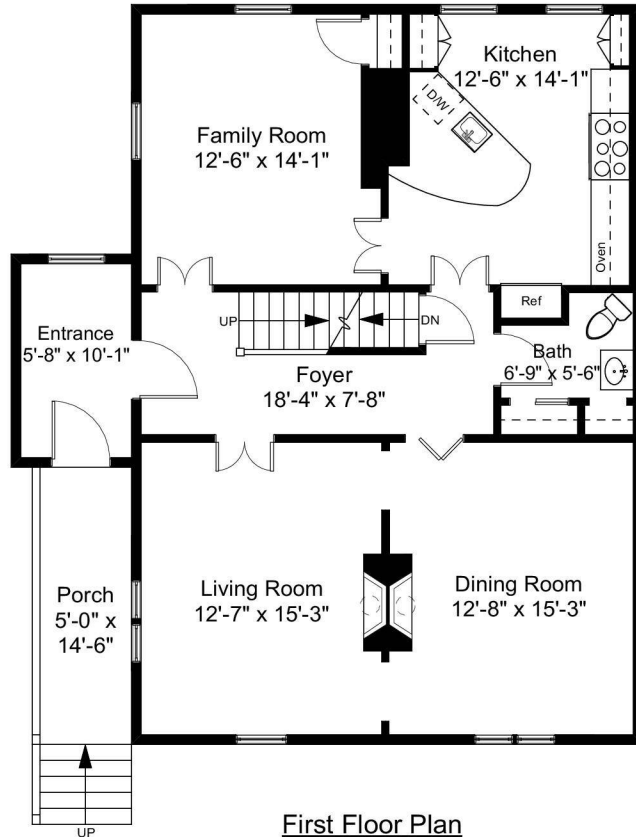

**Square Footage Calculations**

First Floor = 1,095 SF

Second Floor = 1,095 SF

Third Floor = 955 SF

Lower Level Finished Area = 594 SF

**Total Gross Living Area = 3,739 SF**

**First Floor Plan**  
Ceiling Height = 9'-10"

49 Thayer Street  
Providence, RI 02906

Scale 1" = 10'-0"

1

Completed: March 2019

Note: Dimensions are not guaranteed and are provided for informational purposes only. Individual room dimensions are not used to calculate overall square footage.

**NATIONAL**  
—FLOOR PLANS—  
& PHOTOGRAPHY  
(800) 328-0217